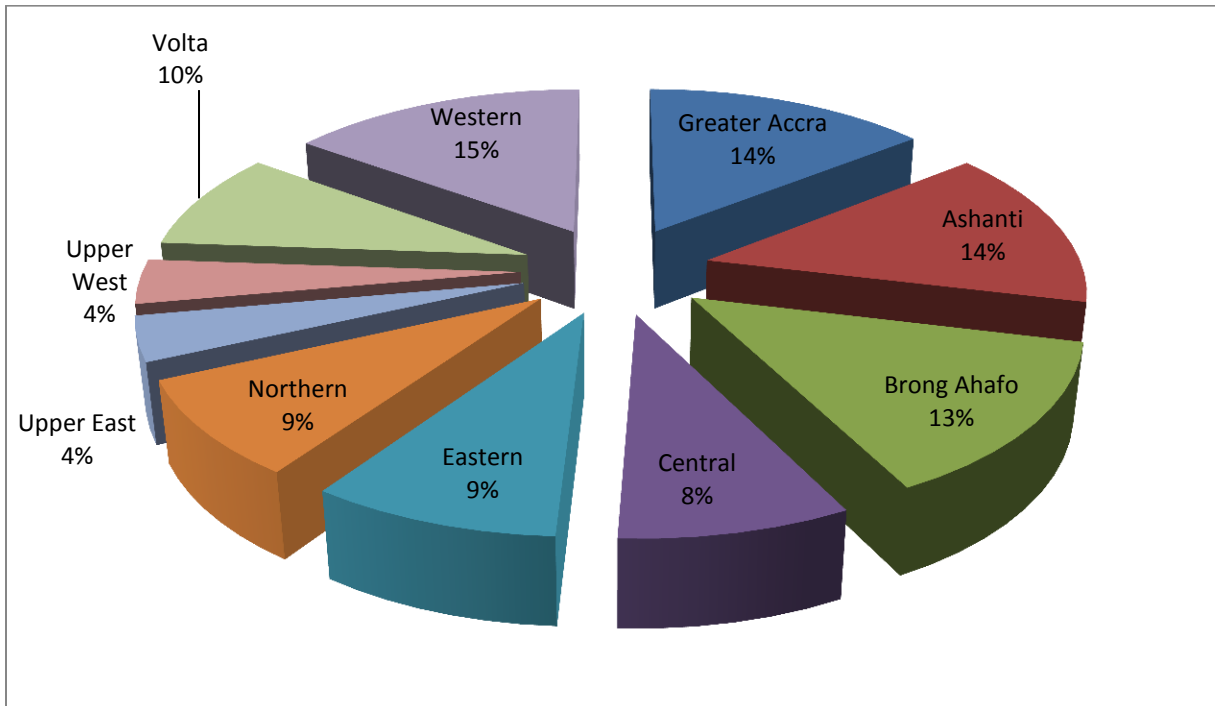

FM AS AT 1st QUARTER 2014

DISTRIBUTION OF FM INTO CATEGORIES

DISTRIBUTIONS OF FM INTO REGIONS

AUTHORIZED STATIONS AS AT 1ST QUARTER 2014

NO.	COMPANY NAME	LOCATION	SERVICE	FREQUENCY & COVERAGE	DATE AUTHORISED
1.	Spring Board Foundation	Takoradi, Western Region	Commercial FM	97.5MHz & 25km	08/01/2014
2.	Bahamus Limietd.	Tamale, Northern Region	Commercial FM	100.1MHz & 25km	08/01/2014

A chart of Operation and Non-operational FM station