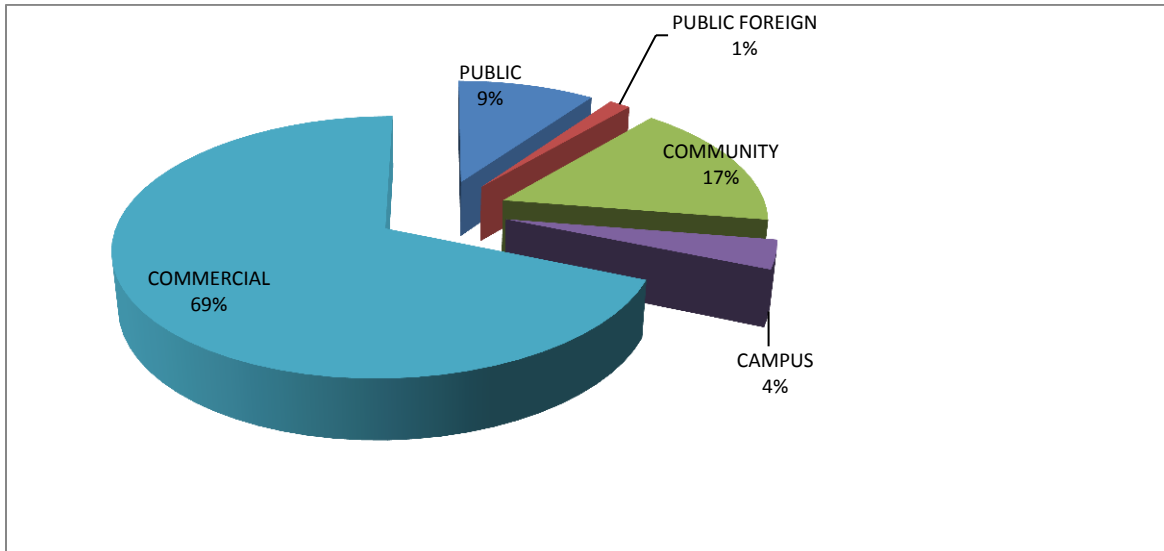

FM AS AT 1st QUARTER 2014

DISTRIBUTION OF FM INTO CATEGORIES

DISTRIBUTIONS OF FM INTO REGIONS

AUTHORIZED STATIONS AS AT 1ST QUARTER 2014

NO.	COMPANY NAME	LOCATION	SERVICE	FREQUENCY & COVERAGE	DATE AUTHORISED
1.	Spring Board Foundation	Takoradi, Western Region	Commercial FM	97.5MHz & 25km	08/01/2014
2.	Bahamus Limietd.	Tamale, Northern Region	Commercial FM	100.1MHz & 25km	08/01/2014

A chart of Operation and Non-operational FM station